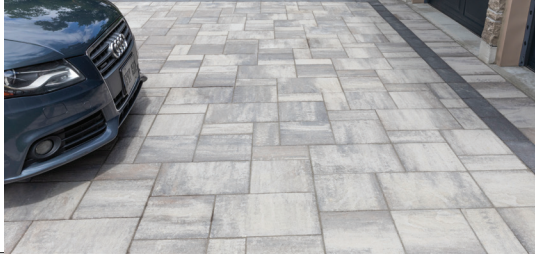

TREVISTA® 80 TEXTURED

SIGNATURE SERIES PAVER / 80MM /   

BUNDLE OVERVIEW

UNIT

19.5 x 13 x 3.15 in
495 x 330 x 80 mm
Units/bundle: 16
Units/layer: 2

13 x 13 x 3.15 in
330 x 330 x 80 mm
Units/bundle: 32
Units/layer: 4

6.5 x 13 x 3.15 in
165 x 330 x 80 mm
Units/bundle: 32
Units/layer: 4

NOTES

For pedestrian and/or vehicular use. Trevista 80 Textured is a large format paver with an elegant and traditional texture. Sold and packaged together in a 1:2:2 ratio. The DesignLoc surface technology provides a highly refined, colour enriched finish.

COLOURS

Beige Mix
Carrara
Glacier Creek
Grey Mix

PATTERNS

13" Soldier Course

19.5" Soldier Course